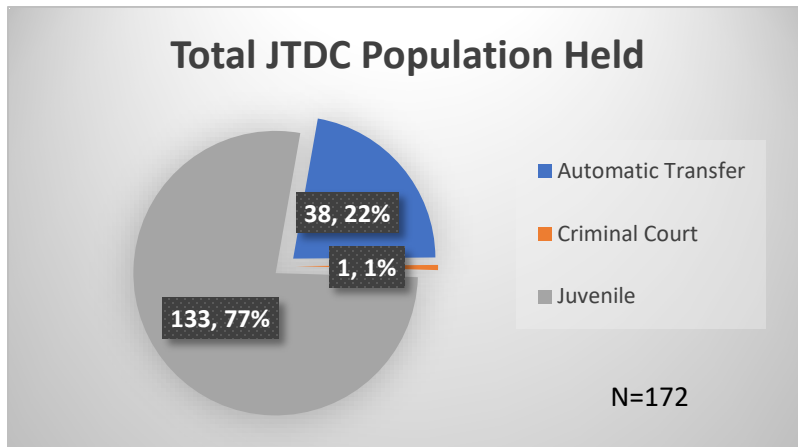

Daily Data Dashboard – March 16, 2023
Demographics for JTDC Population
Thursday Morning Midnight Count

Total # of probation Involved youth¹: 1,133

¹ Probation Active: Any youth who is pending sentencing with an active social history, has been formally placed on probation or supervision with Cook County Juvenile Probation on the date of the report.

*Age, Gender and Race for Criminal Court population (N=1) is not represented in this report.

Data sources: cFive Supervisor – Probation Population and RMIS – JTDC Population

Daily Data Dashboard – March 16, 2023
Demographics for JTDC Population
Thursday Morning Midnight Count