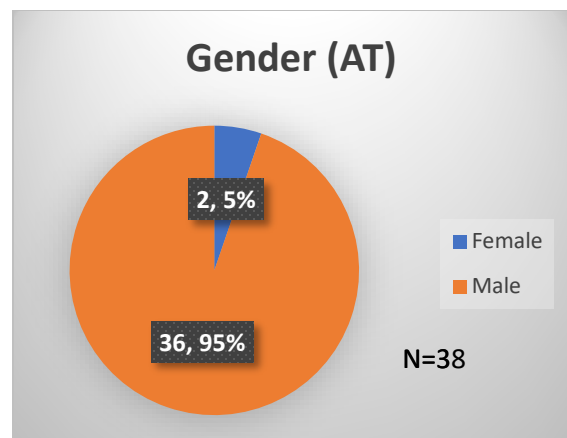

Daily Data Dashboard – March 16, 2023
Demographics for JTDC Population
Thursday Morning Midnight Count

Total # of probation Involved youth¹: 1,133

¹ Probation Active: Any youth who is pending sentencing with an active social history, has been formally placed on probation or supervision with Cook County Juvenile Probation on the date of the report.