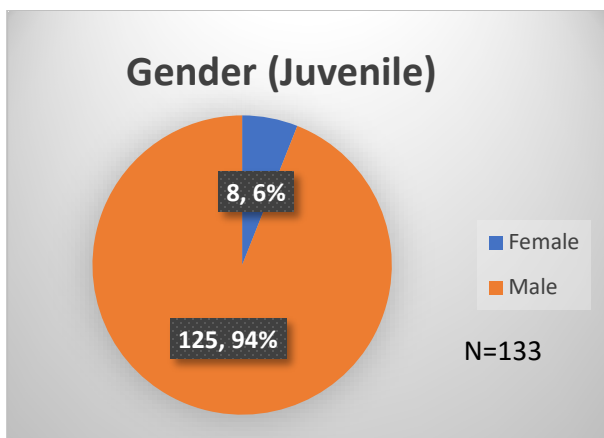

Daily Data Dashboard – March 16, 2023
Demographics for JTDC Population
Thursday Morning Midnight Count

Total # of probation Involved youth¹: 1,133

¹ Probation Active: Any youth who is pending sentencing with an active social history, has been formally placed on probation or supervision with Cook County Juvenile Probation on the date of the report.

*Age, Gender and Race for Criminal Court population (N=1) is not represented in this report.

Data sources: cFive Supervisor – Probation Population and RMIS – JTDC Population

Daily Data Dashboard – March 16, 2023
Demographics for JTDC Population
Thursday Morning Midnight Count