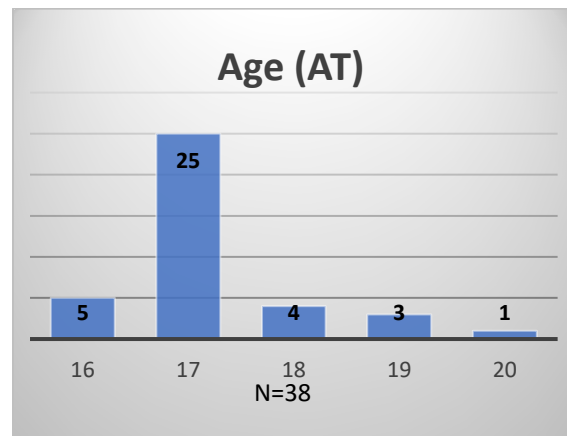

Daily Data Dashboard – March 16, 2023
Demographics for JTDC Population
Thursday Morning Midnight Count

Total # of probation Involved youth¹: 1,133

¹ Probation Active: Any youth who is pending sentencing with an active social history, has been formally placed on probation or supervision with Cook County Juvenile Probation on the date of the report.

*Age, Gender and Race for Criminal Court population (N=1) is not represented in this report.

Data sources: cFive Supervisor – Probation Population and RMIS – JTDC Population

Daily Data Dashboard – March 16, 2023
Demographics for JTDC Population
Thursday Morning Midnight Count