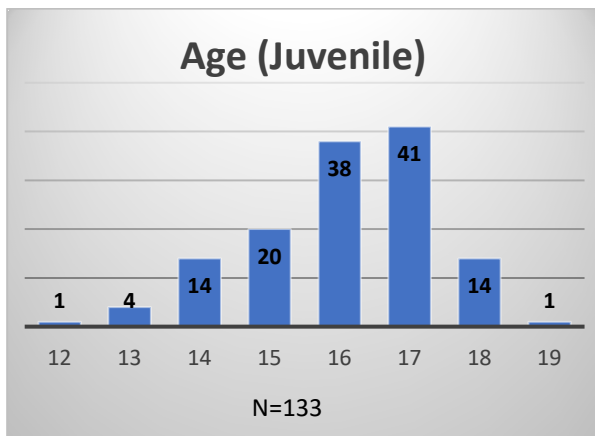

Daily Data Dashboard – March 16, 2023
Demographics for JTDC Population
Thursday Morning Midnight Count

Total # of probation Involved youth¹: 1,133

¹ Probation Active: Any youth who is pending sentencing with an active social history, has been formally placed on probation or supervision with Cook County Juvenile Probation on the date of the report.

*Age, Gender and Race for Criminal Court population (N=1) is not represented in this report.

Data sources: cFive Supervisor – Probation Population and RMIS – JTDC Population

Daily Data Dashboard – March 16, 2023
Demographics for JTDC Population
Thursday Morning Midnight Count